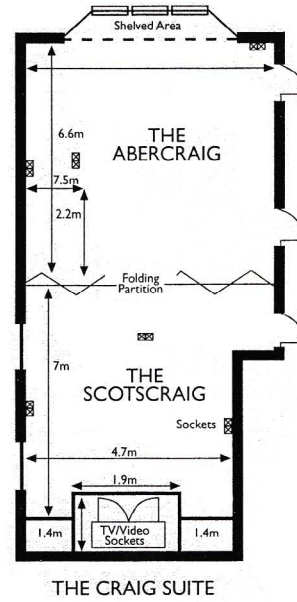

INVERCARSE
HOTEL

INVERCARSE HOTEL

MEETING/EVENT PLANS

MEETING AND CONFERENCE FACILITIES							
Room/Suite	Theatre	Classroom	Boardroom	Reception	Banquet	Dinner/Dance	Area
BALLROOM	350	140	80	350	320	240	350sqm
CRAIG	80	36	40	80	70		60sqm
SCOTSCRAIG	40	20	24	30	24	-	30
ABERCRAIG	40	20	24	30	24	-	30
MACINTOSH PATRICK	30	18	26	30	24	-	30