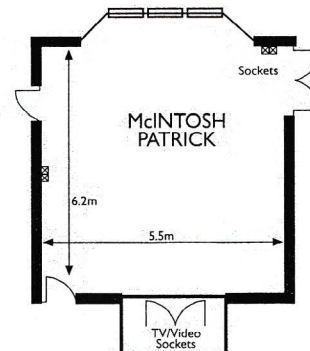

INVERCARSE
HOTEL

INVERCARSE HOTEL

MEETING/EVENT PLANS

MEETING AND CONFERENCE FACILITIES							
Room/Suite	Theatre	Classroom	Boardroom	Reception	Banquet	Dinner/Dance	Area
BALLROOM	350	140	80	350	320	240	350sqm
CRAIG	80	36	40	80	70		60sqm
SCOTSCRAIG	40	20	24	30	24	-	30
ABERCRAIG	40	20	24	30	24	-	30
MACINTOSH PATRICK	30	18	26	30	24	-	30