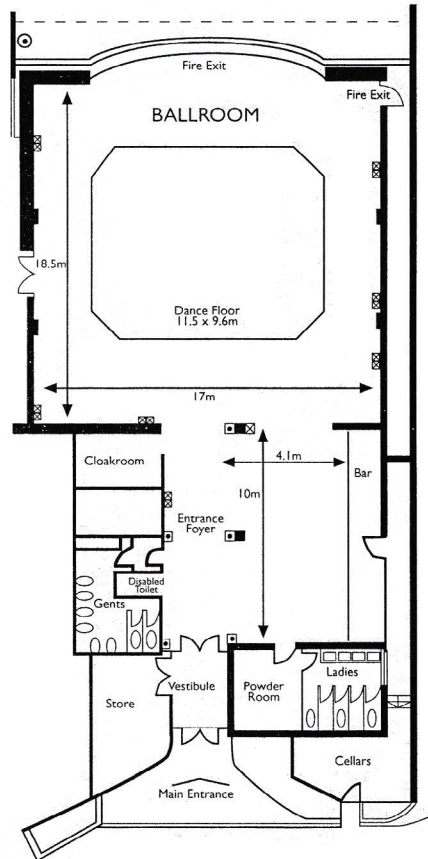

INVERCARSE
HOTEL

INVERCARSE HOTEL

MEETING/EVENT PLANS

MEETING AND CONFERENCE FACILITIES							
Room/Suite	Theatre	Classroom	Boardroom	Reception	Banquet	Dinner/Dance	Area
BALLROOM	350	140	80	350	320	240	350sqm
CRAIG	80	36	40	80	70		60sqm
SCOTSCRAIG	40	20	24	30	24	-	30
ABERCRAIG	40	20	24	30	24	-	30
MACINTOSH PATRICK	30	18	26	30	24	-	30